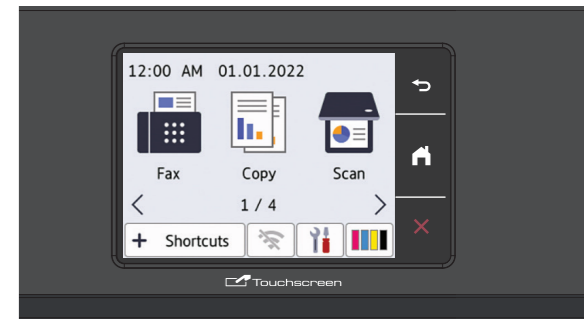

INKJET MULTI-FUNCTION CENTRE SERIES

A BIGGER CANVAS OF CREATIVITY

The Multi-Function Centre that delivers all your details. Think big, be adventurous and productive. Ideas come and go, have the freedom to express them in bigger media sizes, in larger volume and at a fraction of the cost.

up to A3 WIDE MEDIA SIZES

Leave behind cramped spreadsheets, documents and indistinct photos. With A3* and long paper support, present your work without losing the details. Whether you are printing large format or small documents, the new Brother Inkjet series ensures your ideas are illustrated brilliantly.

* A3 scan, copy and fax capabilities applicable to MFC-J3540DW and MFC-J3940DW

up to 28 FASTEST IN ITS CLASS*

With an impressive First Print Out Time (FPOT) of 4.4 seconds**, 28ipm* for black and 28ipm* for colour, the new inkjet series ensures that you spend less time waiting for prints, and more time crafting your ideas.

* Accurate at time of print
* Based on ISO/IEC 24734
** Based on ISO/IEC 17629

HIGH VOLUME RE-IMAGINED

Experience the versatile print formats with volumes at an incredibly cost efficient yield. With Brother's high-yield InkBenefit cartridges, get yields up to 3,000** pages for black and 1,500** pages for colour. Cost has never been more efficient.

** Approximate cartridge yield is declared in accordance with ISO/IEC 24711

VIVID PROFESSIONAL PRINTS

Great ideas materialise with quality prints. The new fast-drying pigment-based ink delivers superior print quality with high black density and true-to-life colours, ensuring each copy stays crisp, sharp and vivid.

inkbenefit

THE NEXT GENERATION IN PRINT