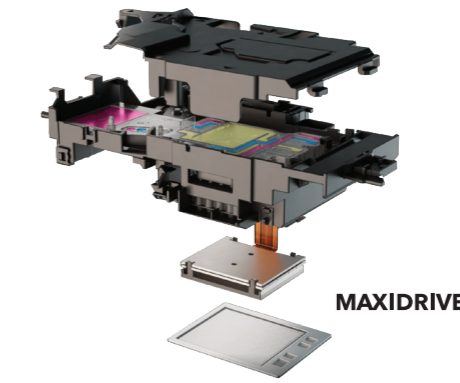

THE NEXT GENERATION IN PRINT

MAXIDRIVE - Brother's patented print chip uses a unique dual transformational piezoelectric system that emits ink at high-power. This greatly enhanced print quality, boost print speed and make machine life more durable.

3.5" LCD

FUNCTIONALITY AT A TAP

Navigate print jobs and printer functions effortlessly with the 3.5" colour LCD touchscreen*. With built-in Ethernet and wireless capabilities, connect all your devices to one MFC for extra convenience.

* Applicable to MFC-J2740DW InkBenefit and MFC-J3940DW InkBenefit